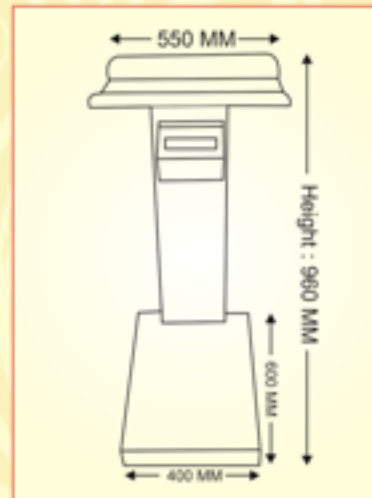

Optional Accessories :

*Specifications & Model are Subject to Change for improvement without Notice.

J B CORPORATION

Manufacture of All Kind of Electronics Scales & System

AN ISO 9001-2008 CERTIFIED COMPANY

Regd.Off.21-A, Jai Ambey Colony, Ajmer Road, Jaipur

Tel.(0) 0141-3263468, Mob.9828023683

E-mail : jbcorporation214@yahoo.com

Website : www.jbcweighingscale.com

Dealer